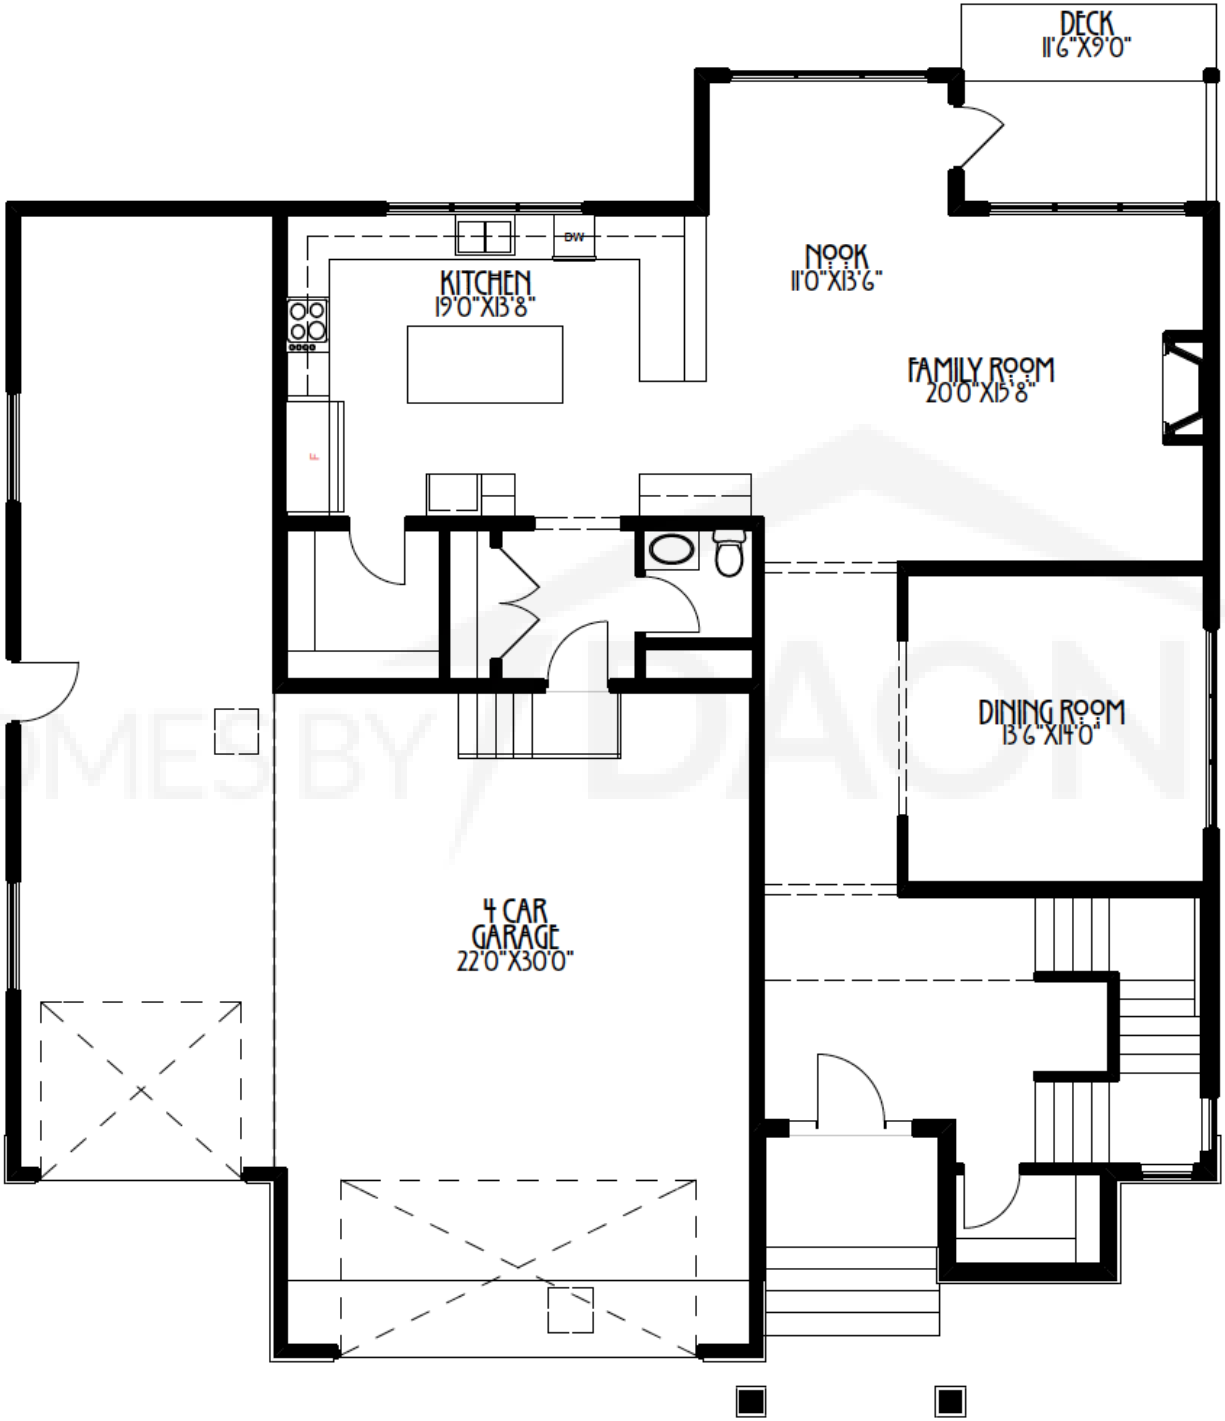

# JADE

DECK  
11'6" X 9'0"

NOOK  
11'0" X 13'6"

KITCHEN  
19'0" X 13'8"

FAMILY ROOM  
20'0" X 15'8"

DINING ROOM  
13'6" X 14'0"

4 CAR  
GARAGE  
22'0" X 30'0"