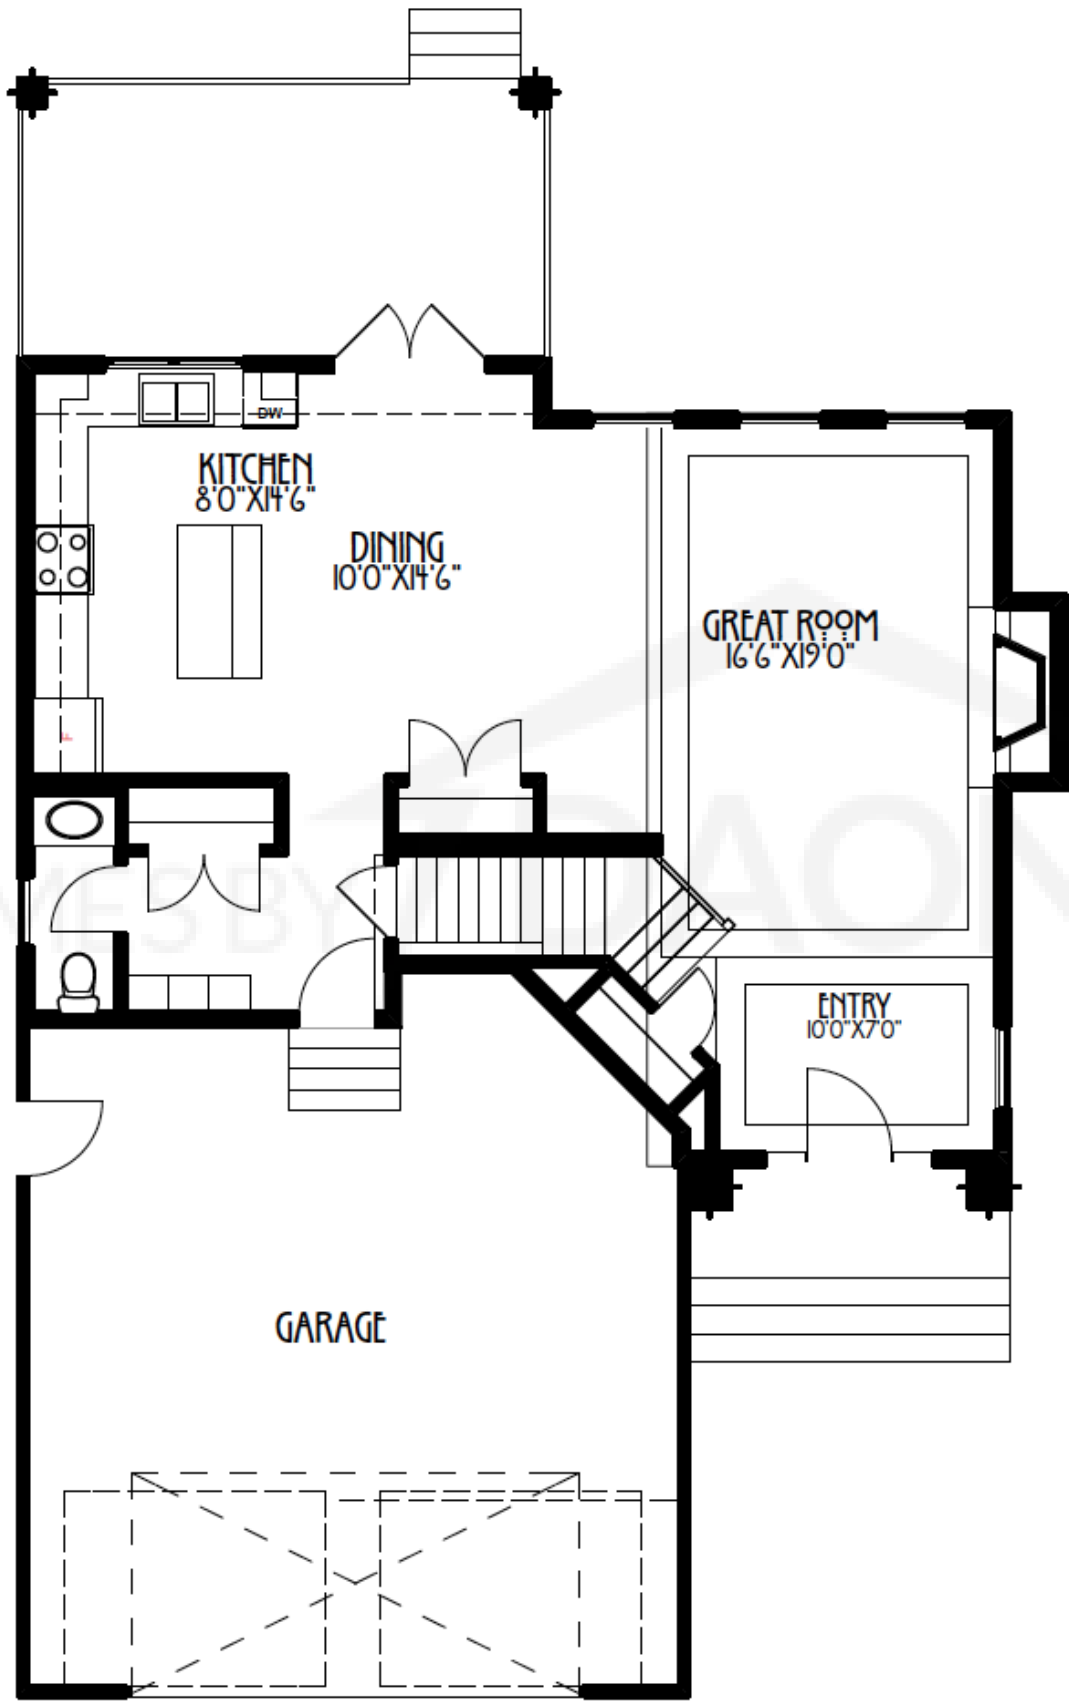

DIAMOND 3

HOMES BY 7 DAON

KITCHEN
8'0" X 14'6"

DINING
10'0" X 14'6"

GREAT ROOM
16'6" X 19'0"

ENTRY
10'0" X 7'0"

GARAGE

HOMES BY TRACON