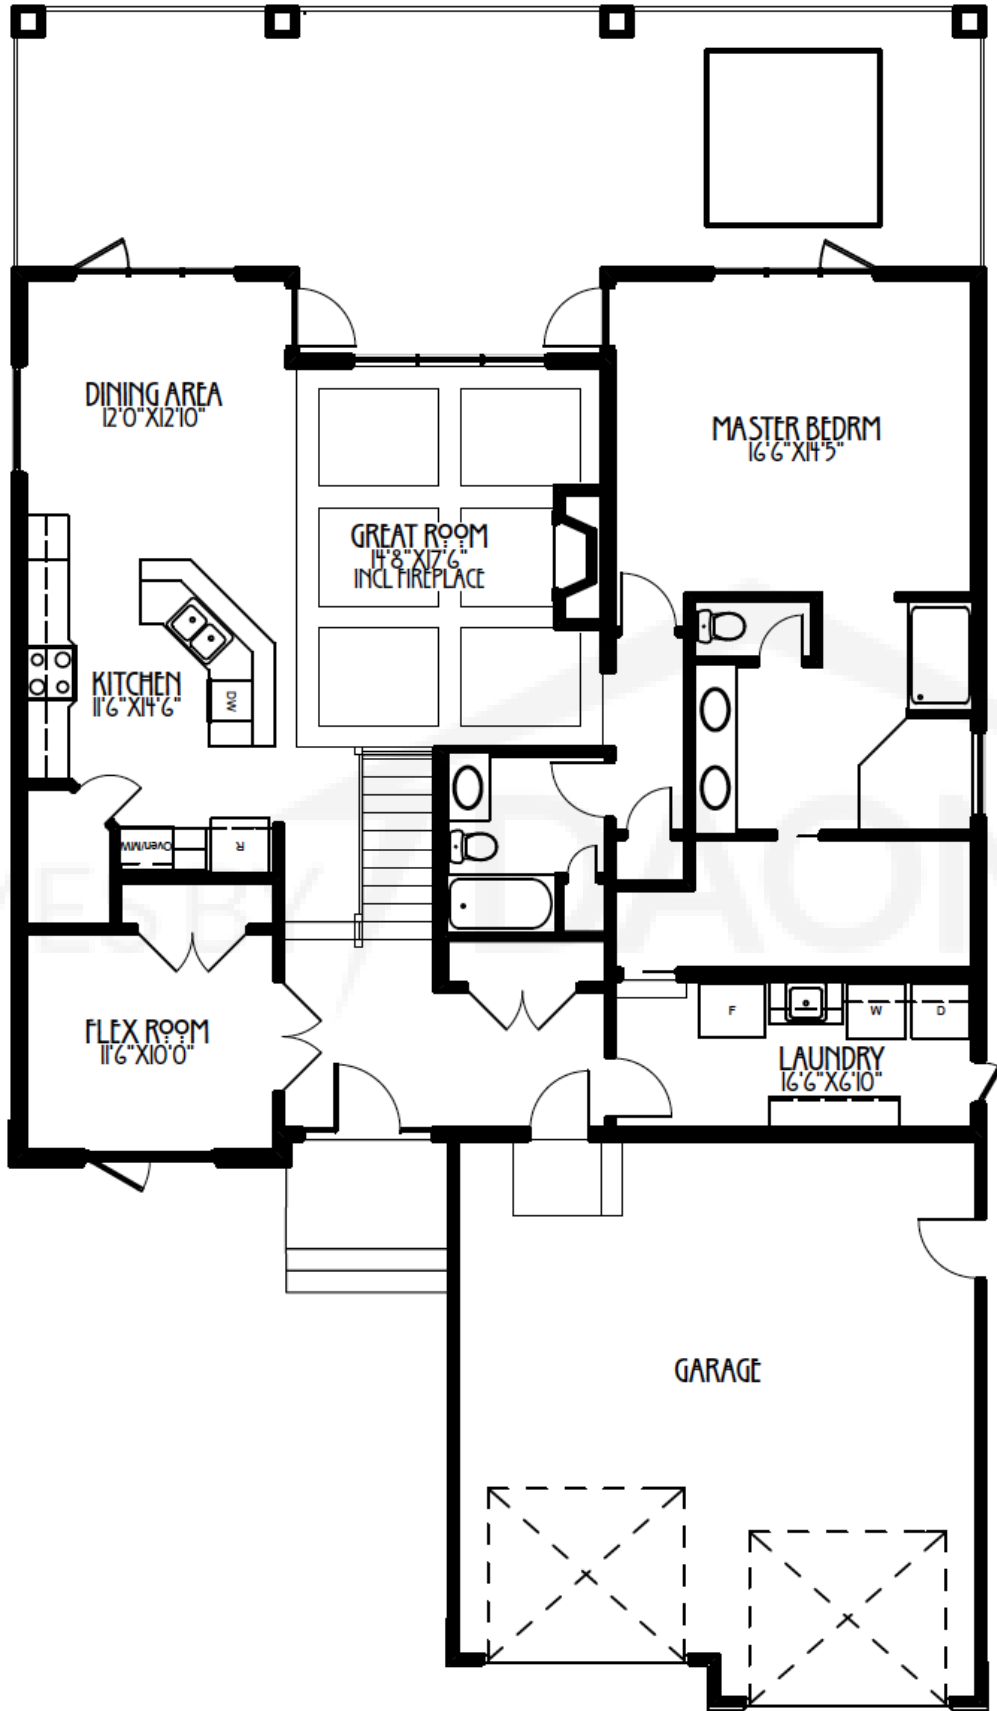

BERYL

DINING AREA
12'0" X 12'10"

MASTER BEDRM
16'6" X 14'5"

GREAT ROOM
14'8" X 17'6"
INCL FIREPLACE

KITCHEN
11'6" X 14'6"

FLEX ROOM
11'6" X 10'0"

LAUNDRY
16'6" X 6'10"

GARAGE